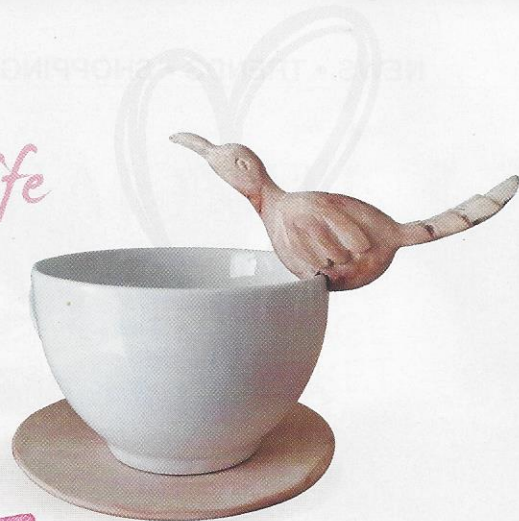

THIS WOMEN'S DAY
spoil the special lady in your life
 WITH ONE OF THESE LUST-HAVE FINDS

Adjani Design Studio
 Uneven plate **R250**
 Cement planter **R175**
 ADJANI.CO.ZA

WhiteHouse
 Cabinet book design **R999,95**
 Lantern with cutout metal **R249,95**
 WHSA.CO.ZA

Native Custom Crafts
 Cappuccino cup, hand-carved saucer
 and hand-carved bird accessory (both
 made from camphor/stone or pinewood)
R189 for a set (cup, saucer and bird)
 NATIVECUSTOMCRAFTS.WIX.COM/NATIVE